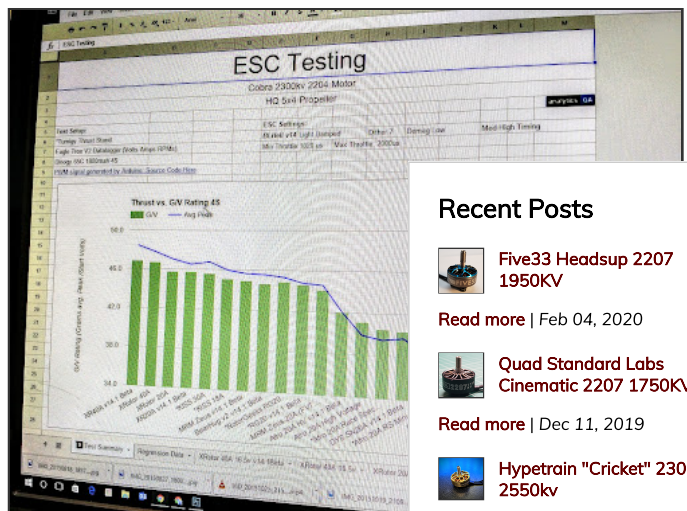

Results

Test results have been compiled here in an indexed searchable method that will make viewing and comparing results simple. We are constantly working to better the experience and depth of data here, through additional display libraries and database management. Look forward to much more coming soon. Visit the **RESULTS** page for more info.